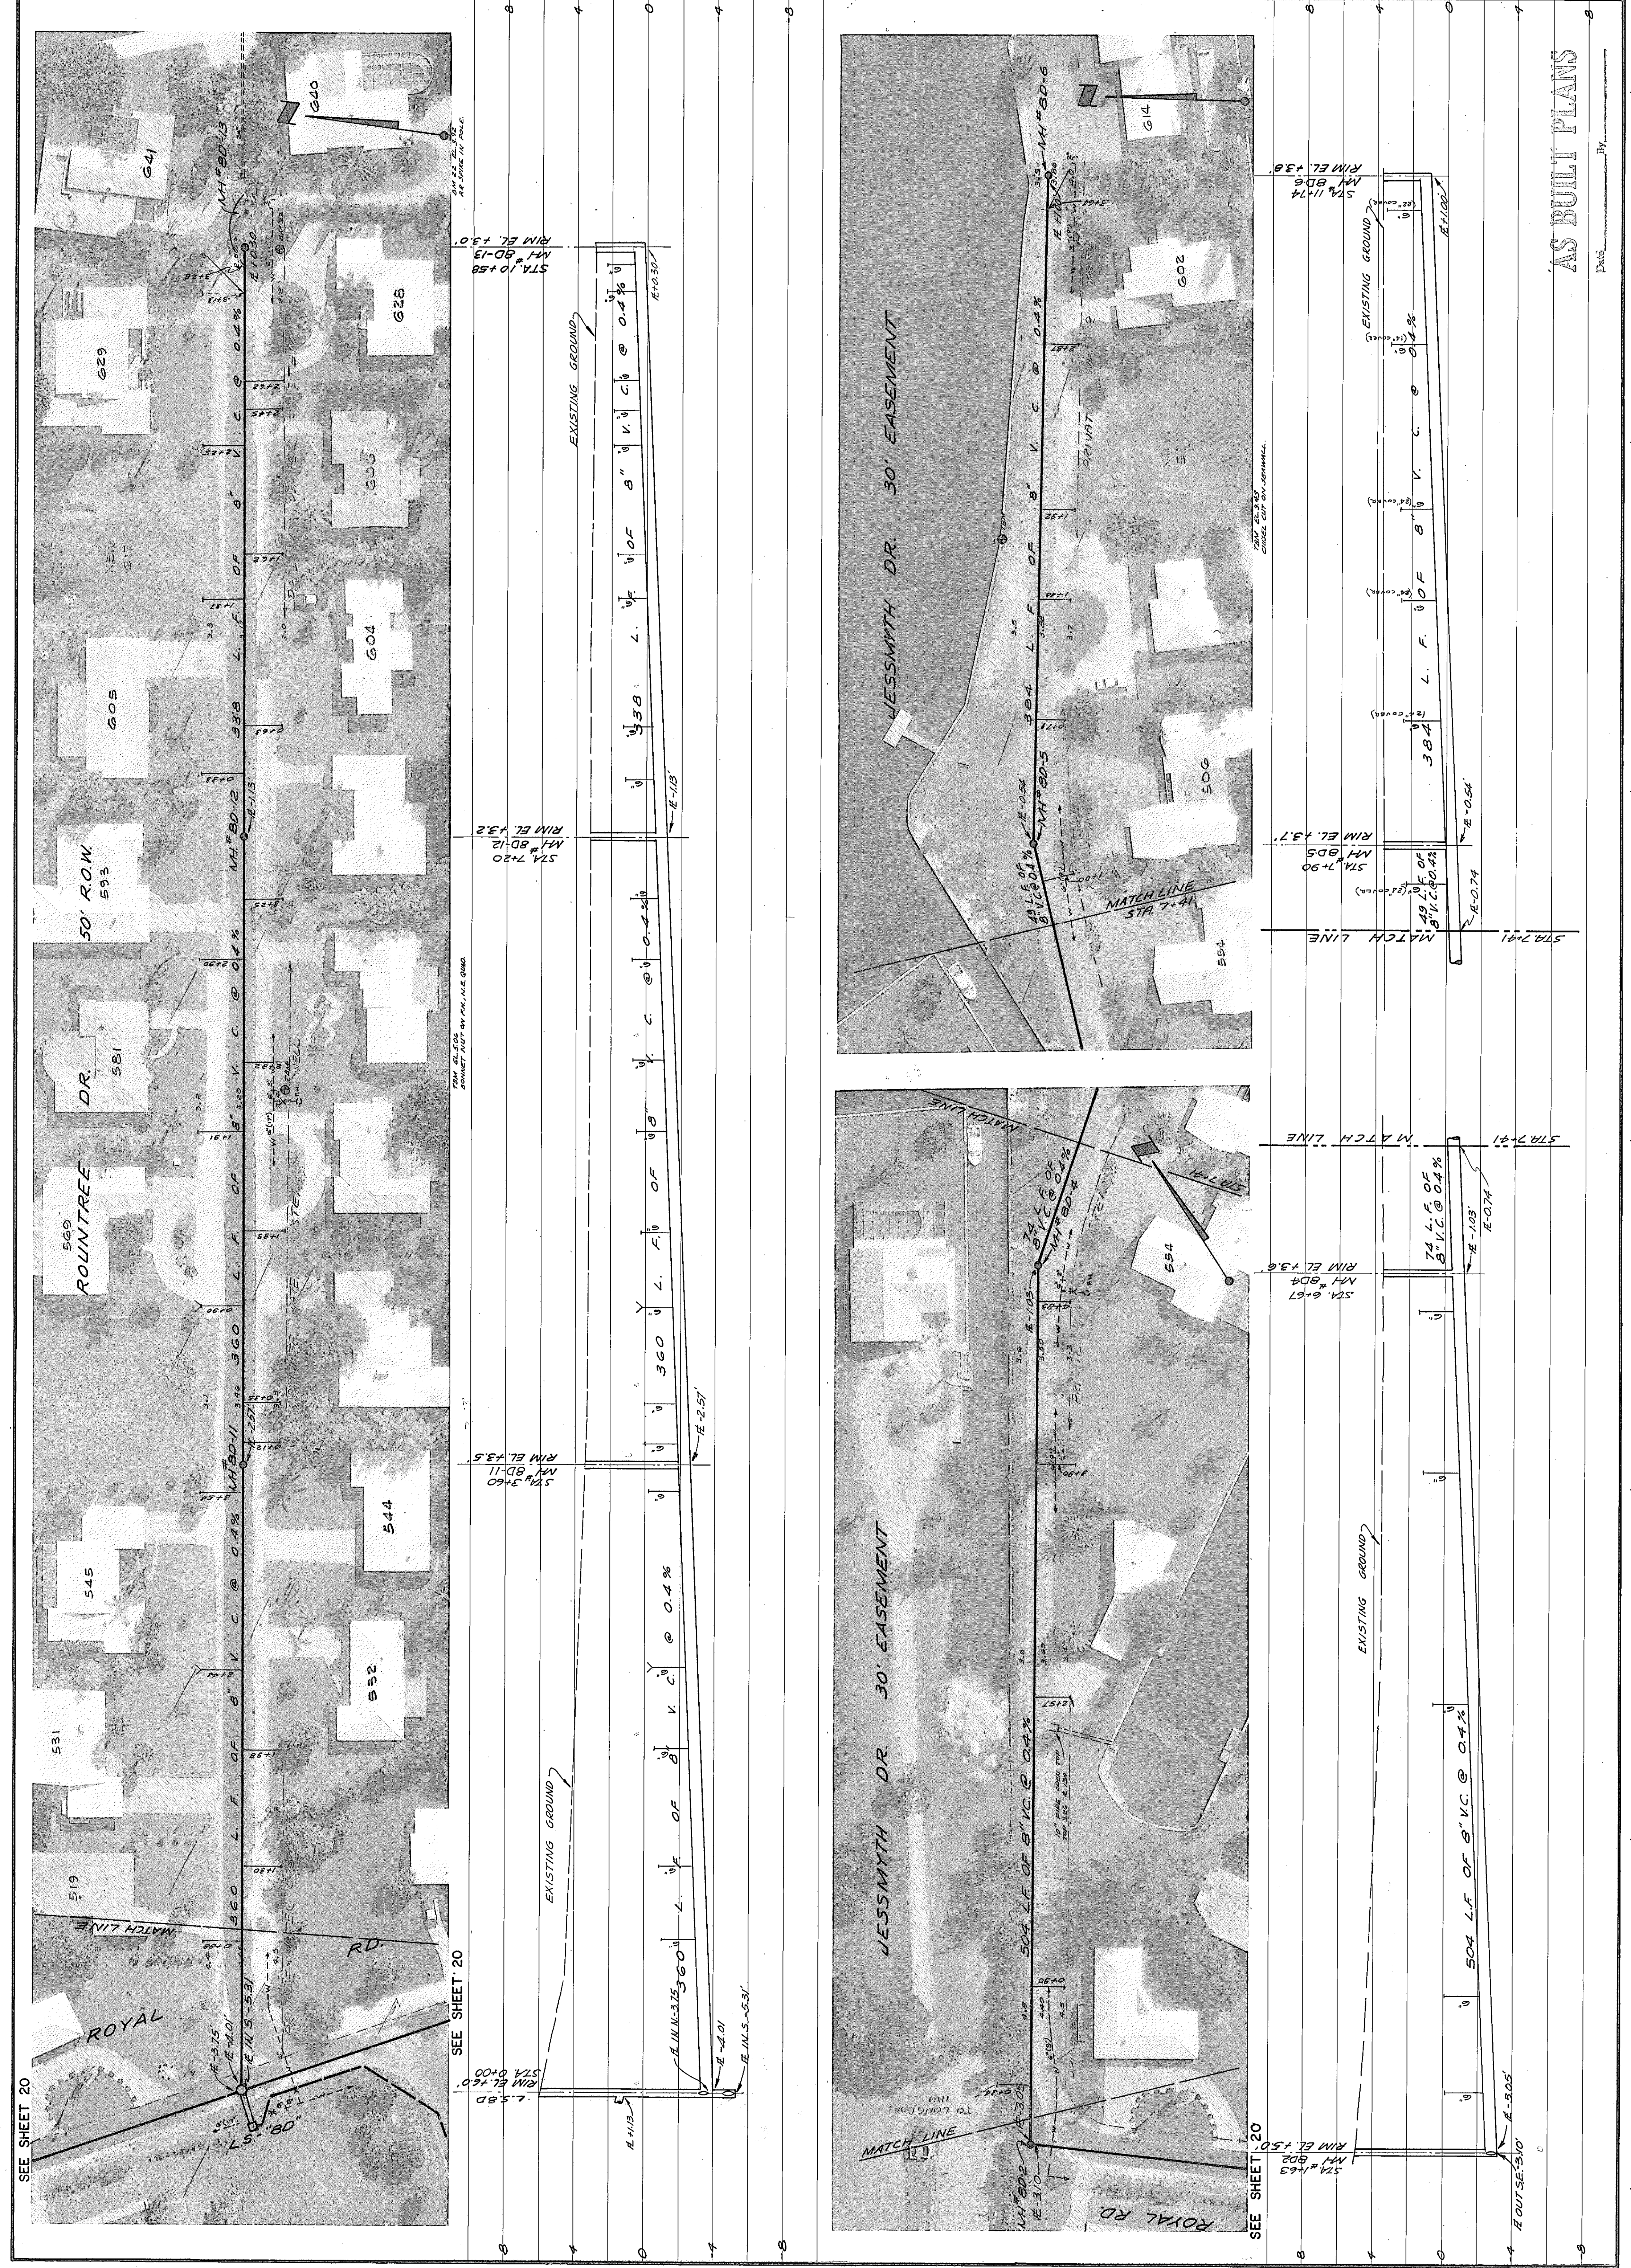

JESSMYTH DRIVE, ROUNDTREE DRIVE  
 WASTEWATER COLLECTION SYSTEM

TOWN OF LONGBOAT KEY, FLORIDA  
 FOR: JESSMYTH DRIVE, ROUNDTREE DRIVE  
 WASTEWATER COLLECTION SYSTEM

AS BUILT PLANS

Date: \_\_\_\_\_  
 By: \_\_\_\_\_

SEE SHEET 20

SEE SHEET 20

SEE SHEET 20

SEE SHEET 20