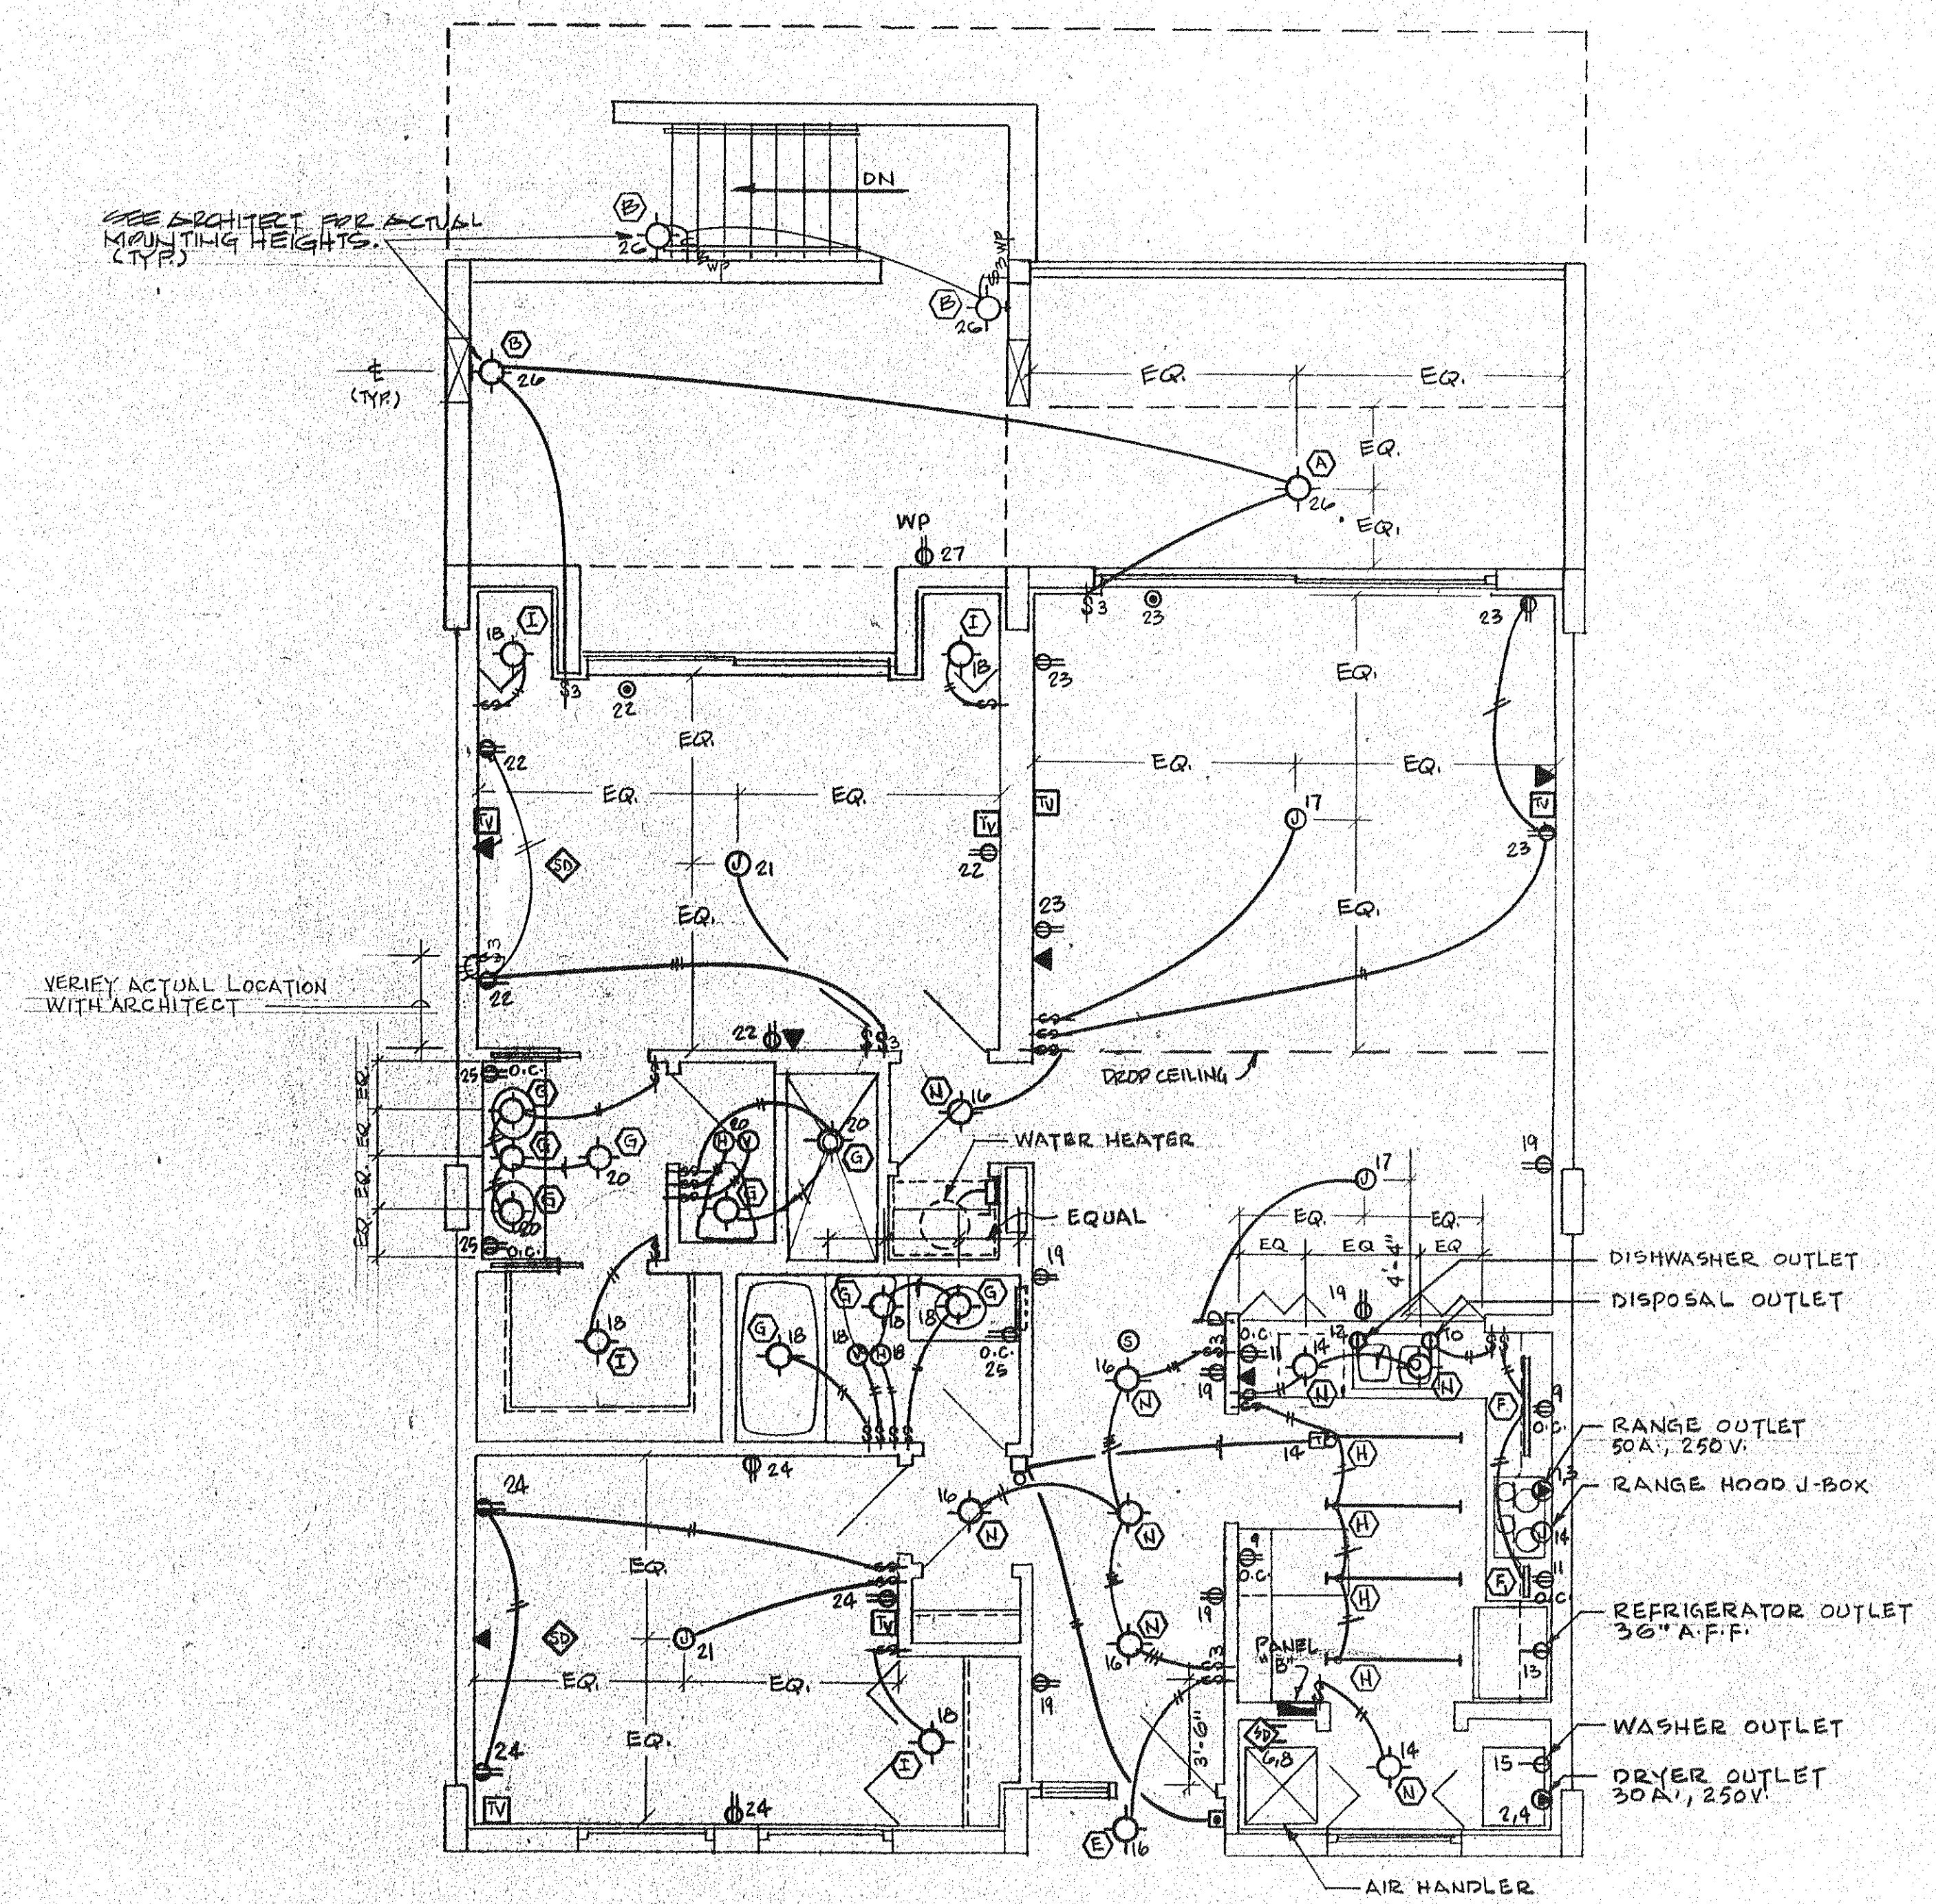

UNIT 'A' - LEFT ELECTRICAL PLAN

SCALE 1/4" = 1'-0"

UNIT 'A' - RIGHT ELECTRICAL PLAN

SCALE 1/4" = 1'-0"

ISSUED
4-1-82

REVISED

SHEET
E-8

OF