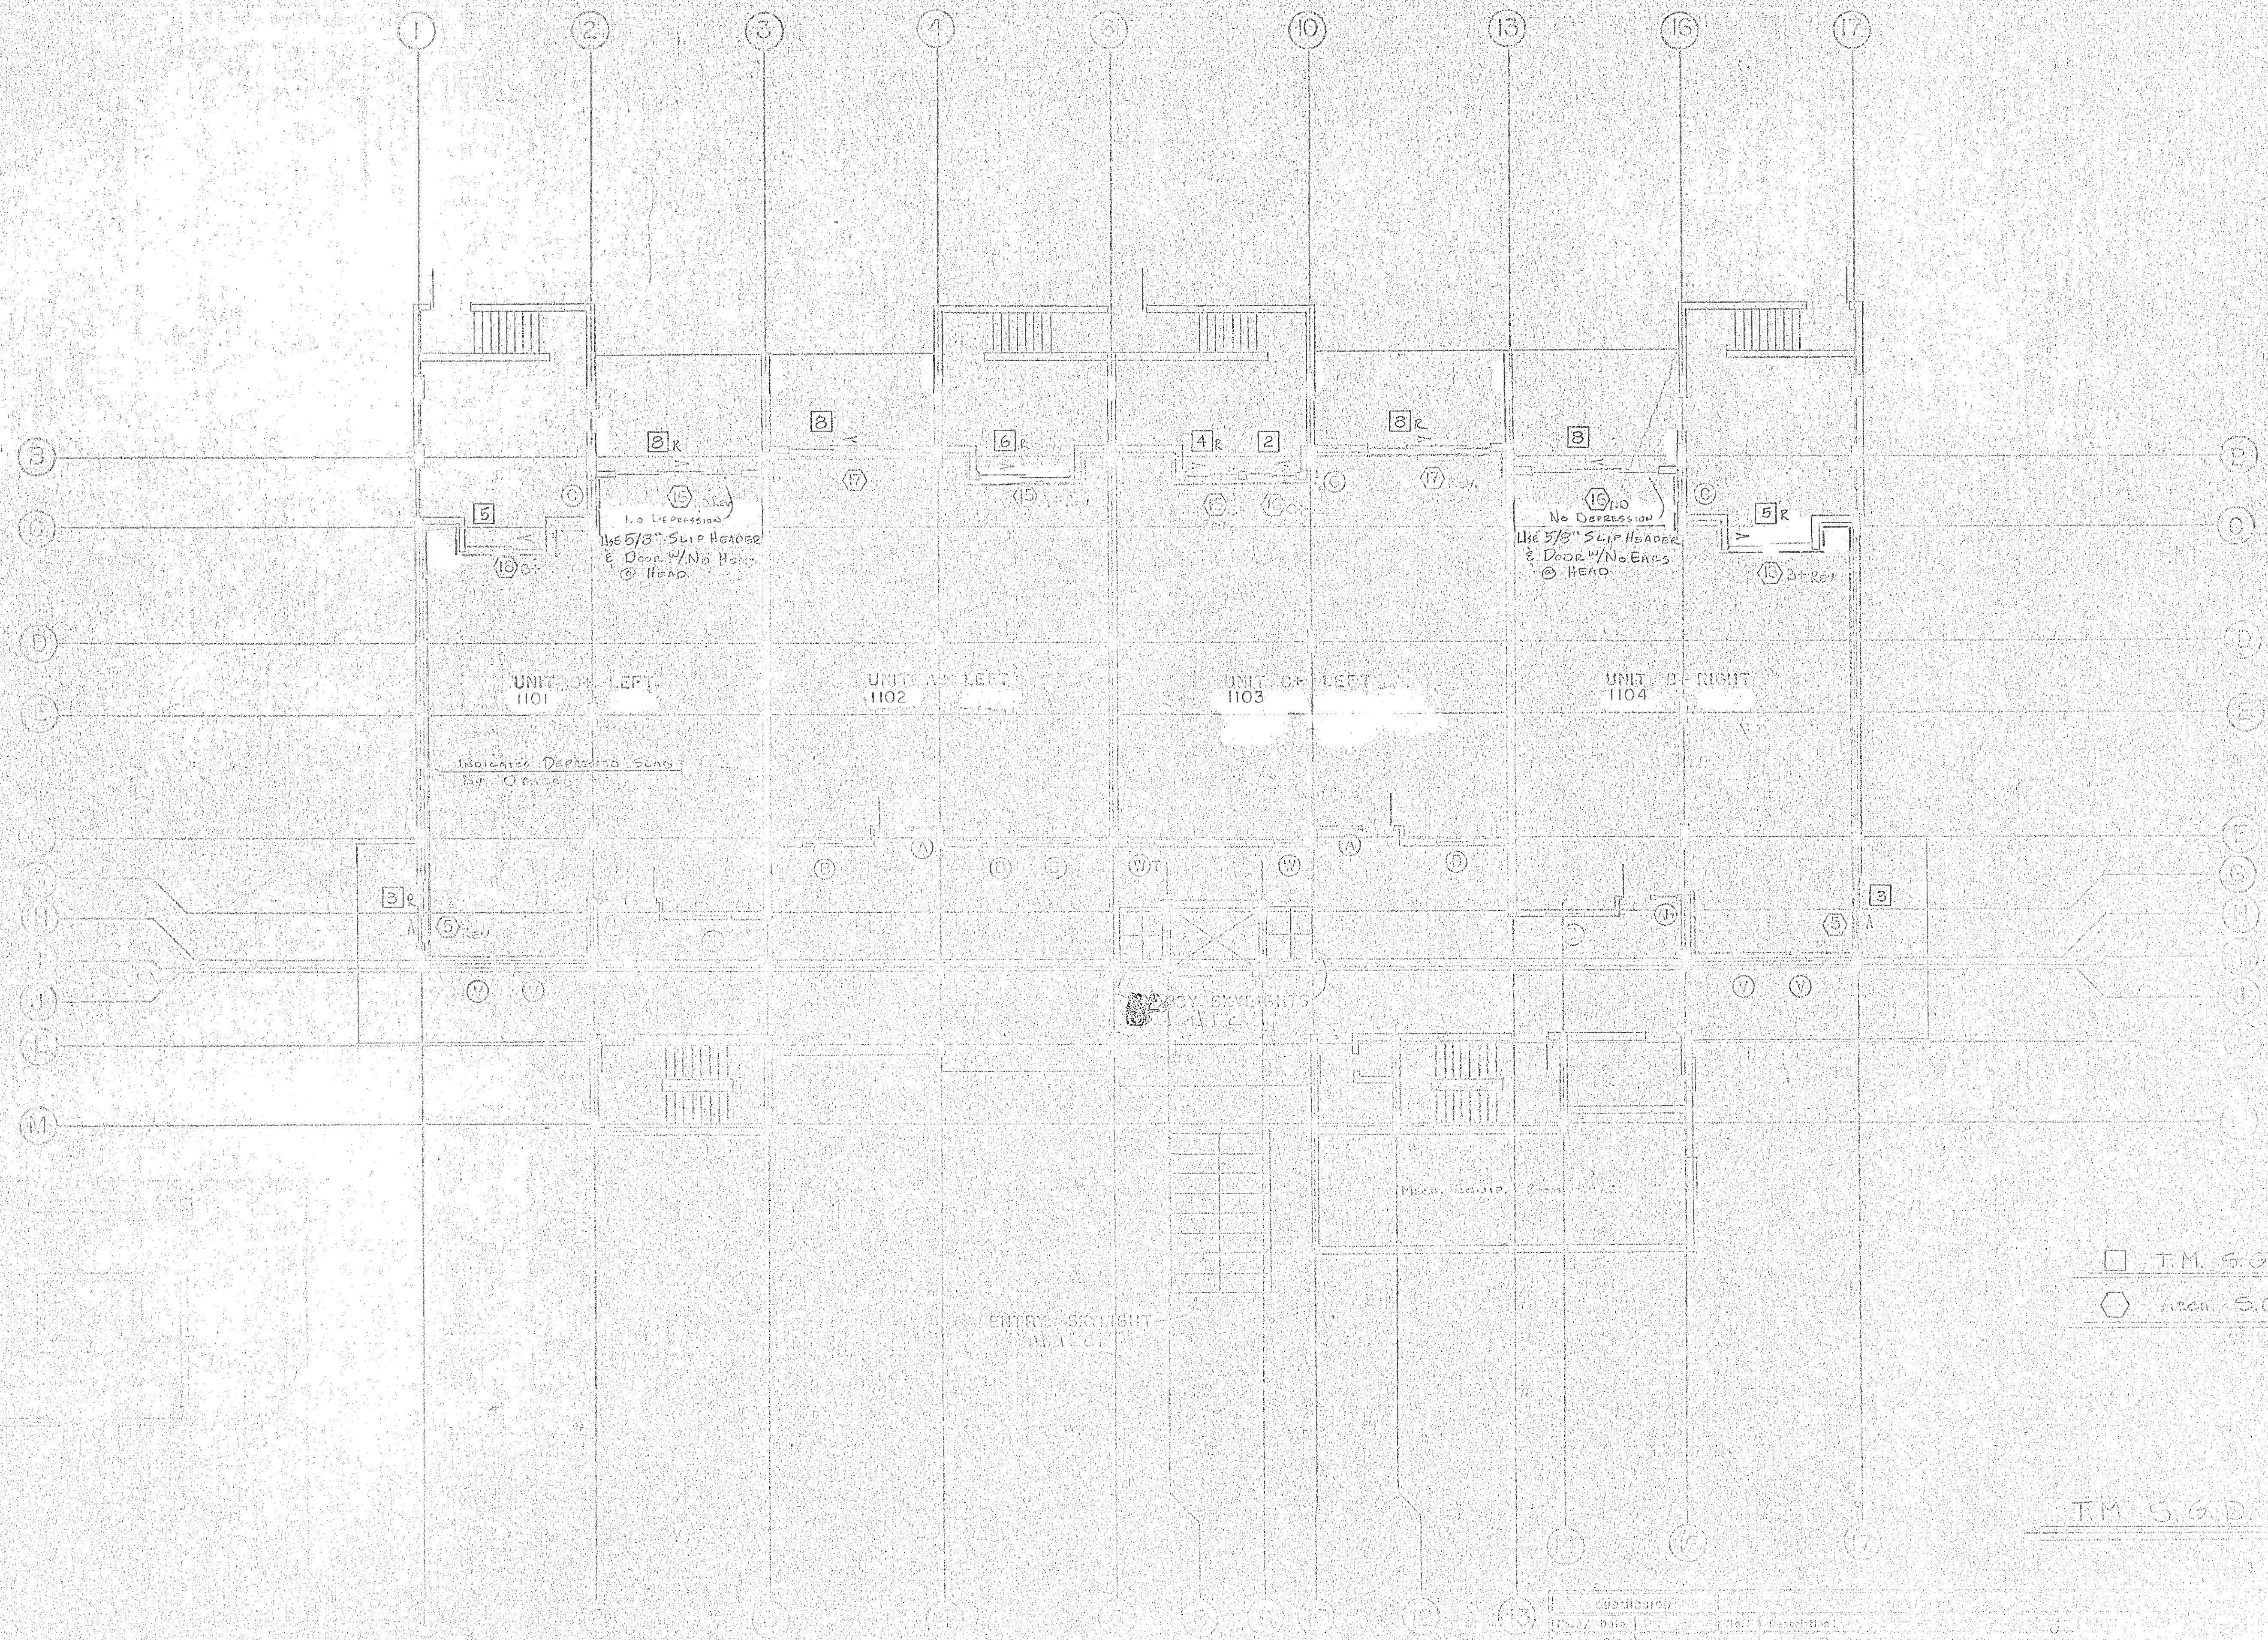

"AS BUILT
DRWG"

NO DEPRESSION
Use 5/8" SLIP HEADER
& DOOR w/NO HANDS
@ HEAD

NO DEPRESSION
Use 5/8" SLIP HEADER
& DOOR w/NO HANDS
@ HEAD

UNIT 9A LEFT
1101

UNIT 9A LEFT
1102

UNIT 9A LEFT
1103

UNIT 9B RIGHT
1104

INDICATES DEPRESSION
BY OTHERS

ENTRY SKYLIGHT
ALL C.

Mech. Equip. Room

- T.M. S.G.D. MARK # (As Noted)
- ⬡ ARCH. S.G.D. MARK #

T.M. S.G.D. MARK # IN Pencil

BUILDING 1

NO.	DATE	DESCRIPTION
1		
2		
3		
4		
5		
6		
7		
8		
9		
10		
11		
12		
13		
14		
15		
16		
17		