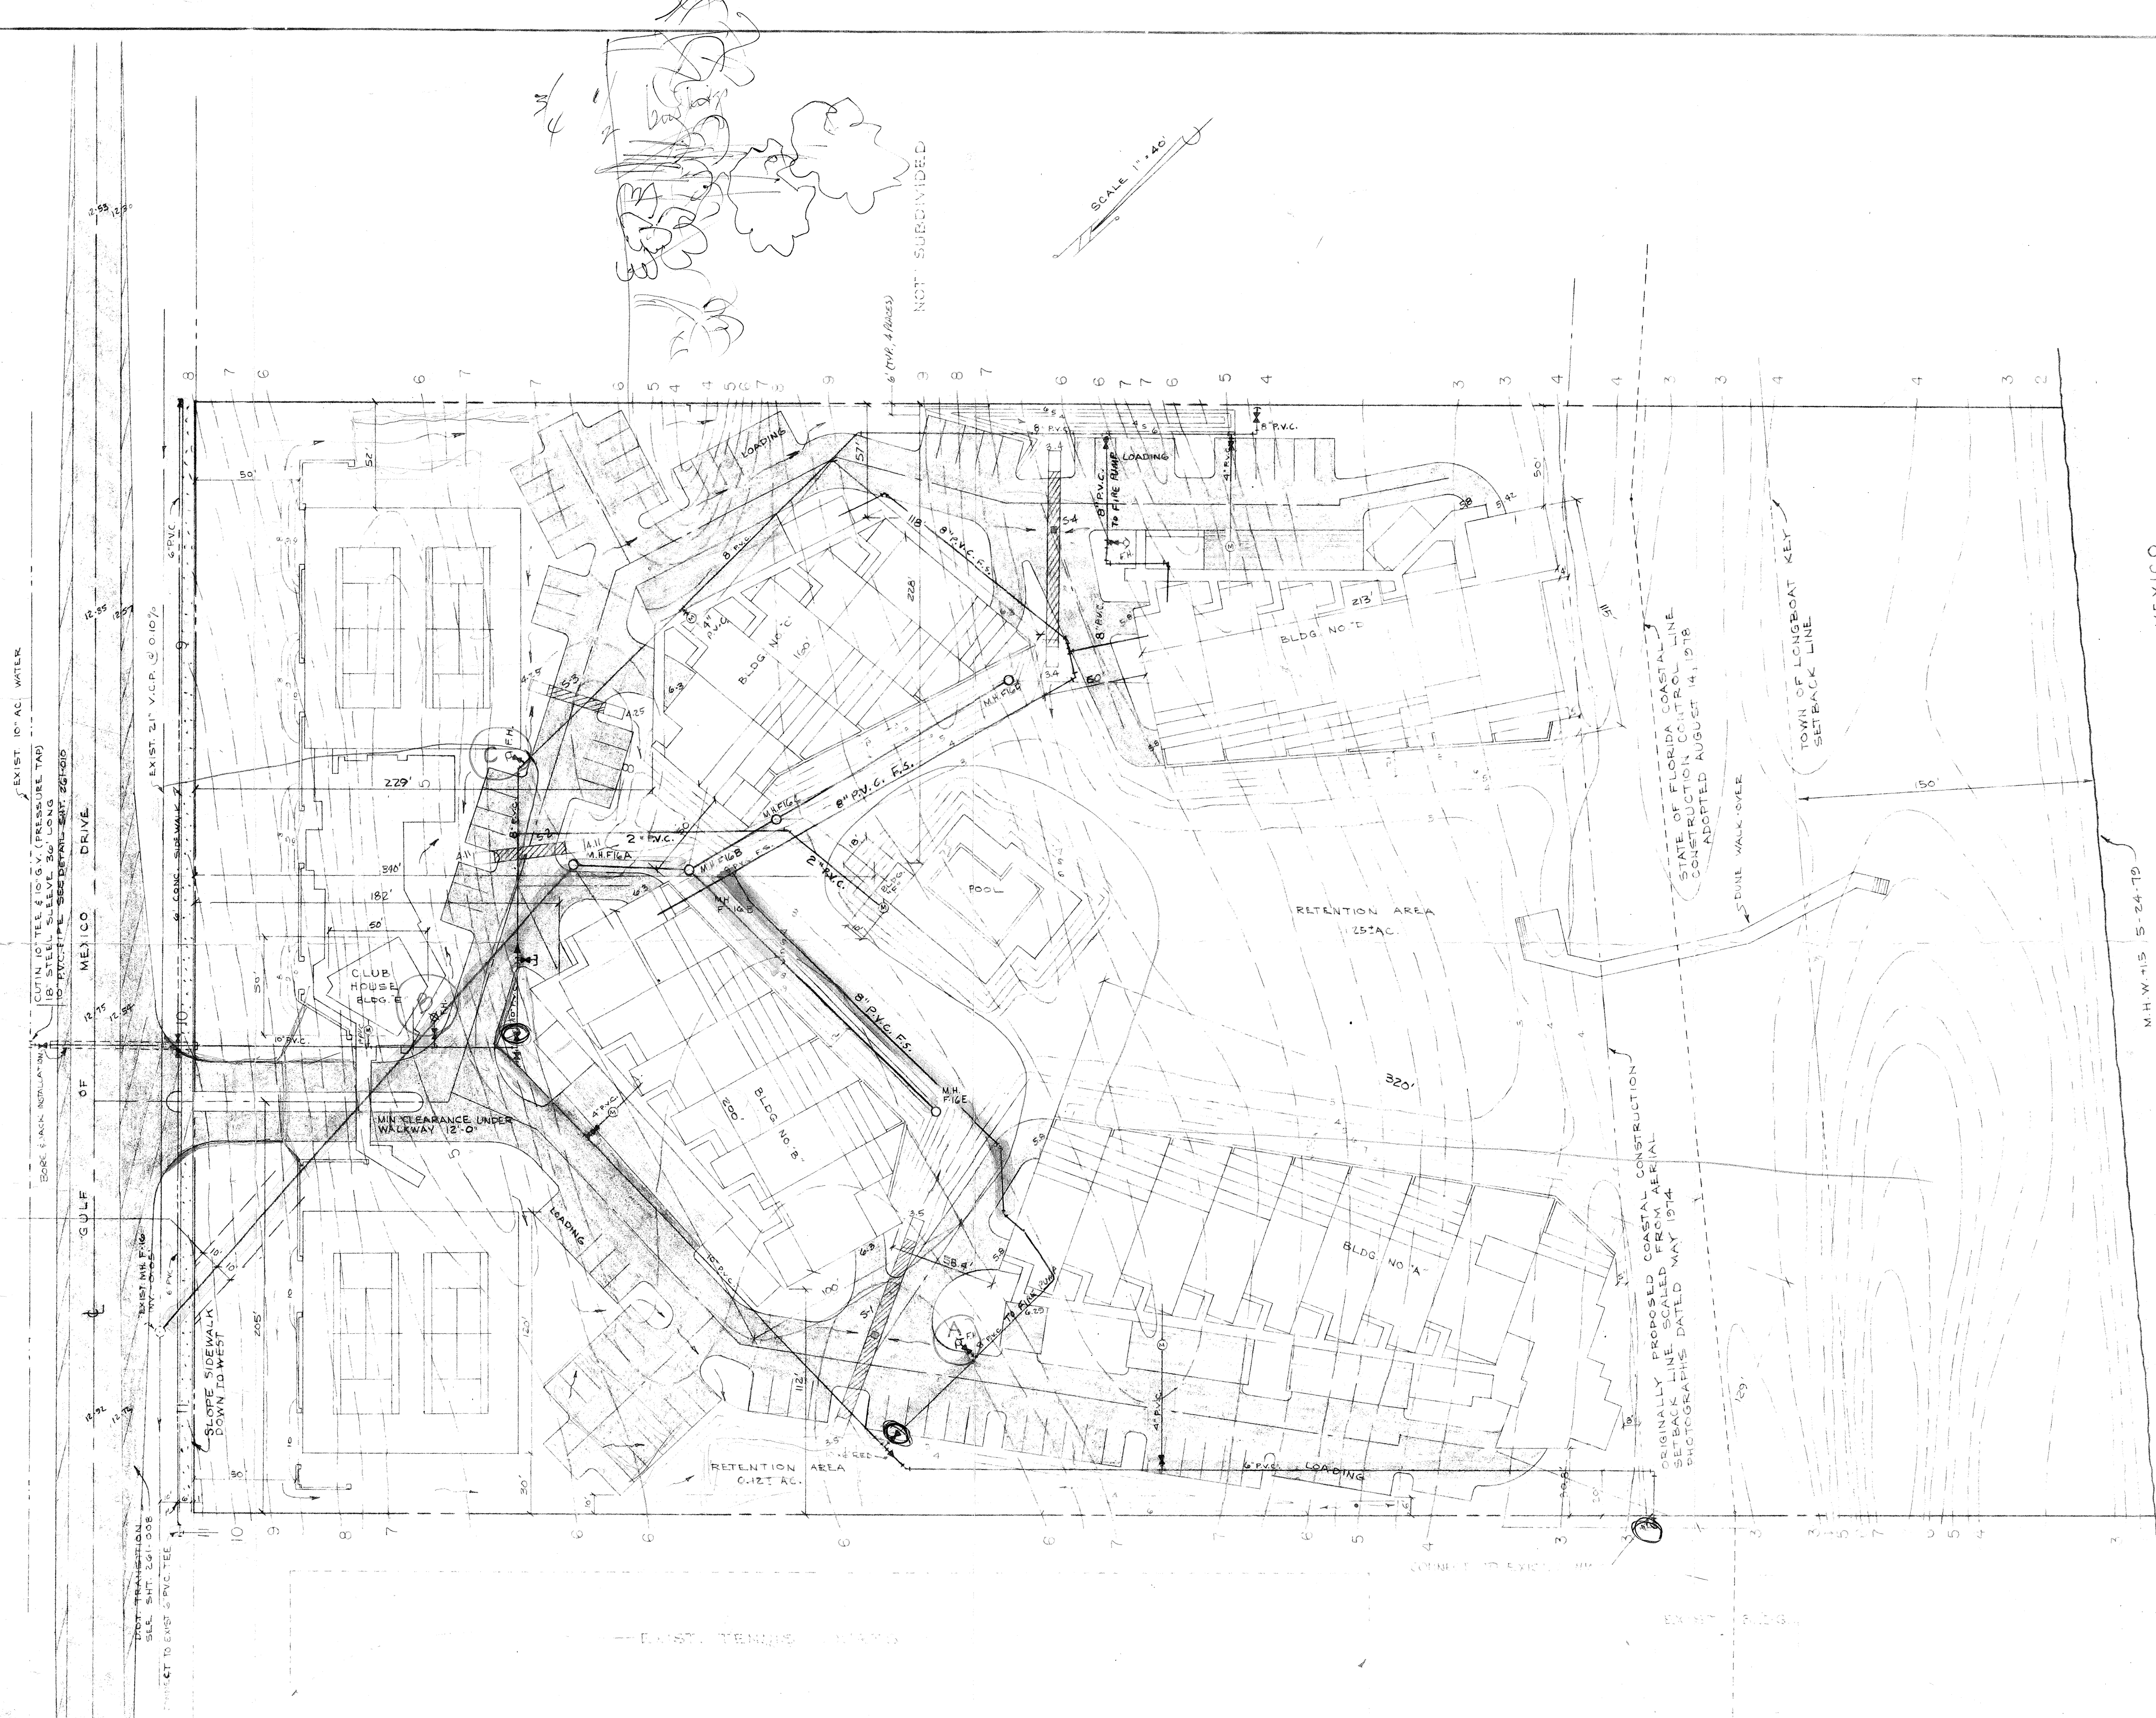

BAY ISLES UNIT NO. 1  
REV. 02, 03, 05, 06, 08

TYPEASMENT TO TOWN OF LONGBOAT KEY (ALL UTILITIES)

3453  
GMD

MEXICO

M.H.W. 115 5-24-75

GULF

OF

THE PLAYERS CLUB  
DETAIL SITE PLAN

BENNETT & BISHOP

7-11-80	CHG 2 1/2" SERVICES TO 2"	MM
7-29-80	REV. P.S. DOMESTIC WATER LOGS	MM
2-22-80	ADD 2" P.S.V.	MM
2-1-80	ADD NOTE SIDEWALK	MM
12-1-79	REV. P.S. TO 2" DOMESTIC	MM
12-1-79	REV. M.M. SIDEWALK, ELEV. ROAD	MM

LONGBOAT KEY  
FLORIDA