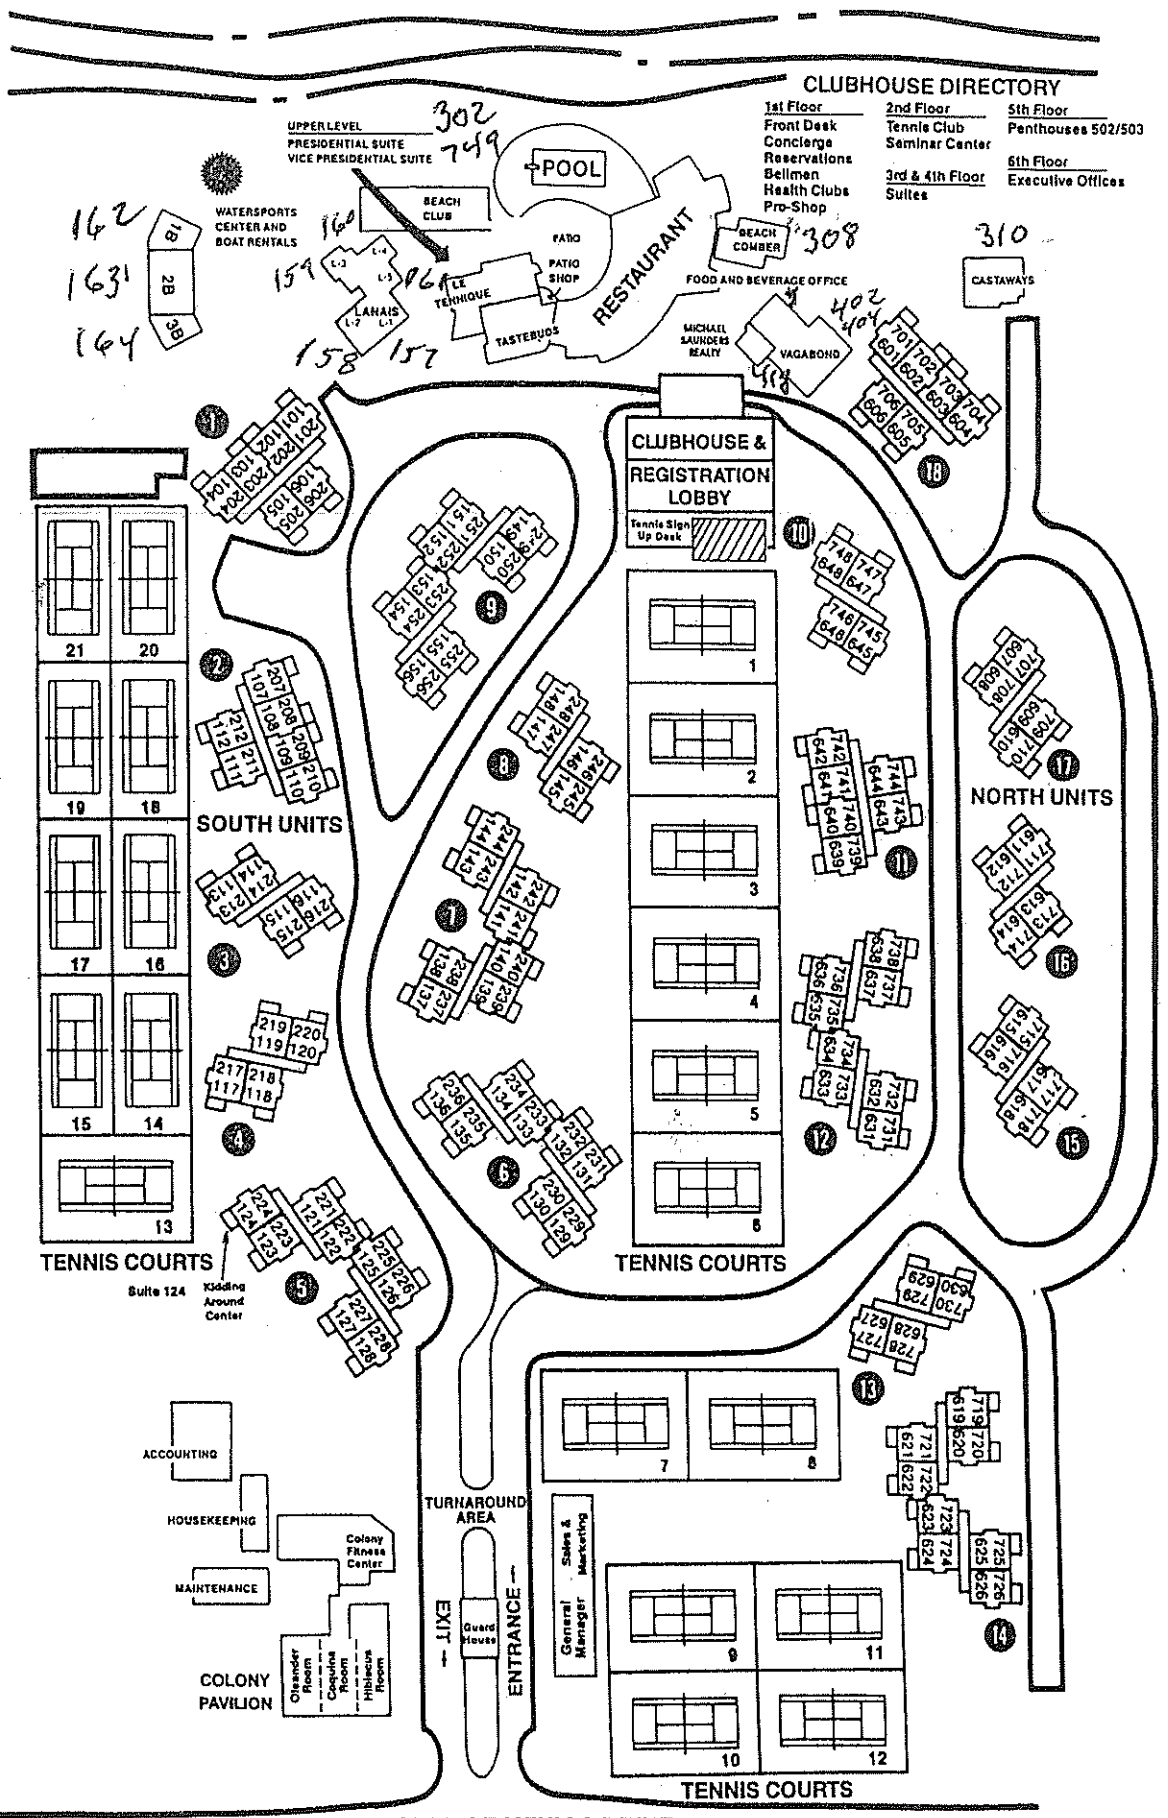

GULF OF MEXICO

Keys  
 High Rise  
 3rd 4th  
 301 401  
 303 403  
 305 405  
 307 407  
 309 409  
 311 411

CLUBHOUSE DIRECTORY

<b>1st Floor</b>	<b>2nd Floor</b>	<b>5th Floor</b>
Front Desk	Tennis Club	Penthouses 502/503
Concierge	Seminar Center	
Reservations		
Bellman		
Health Clubs		
Pro-Shop	<b>3rd &amp; 4th Floor</b>	<b>6th Floor</b>
	Suites	Executive Offices

**The Colony**  
 Beach & Tennis Resort

1620 Gulf of Mexico Drive, Longboat Key, Florida 34228 941-383-6464

1620 GULF OF MEXICO DRIVE