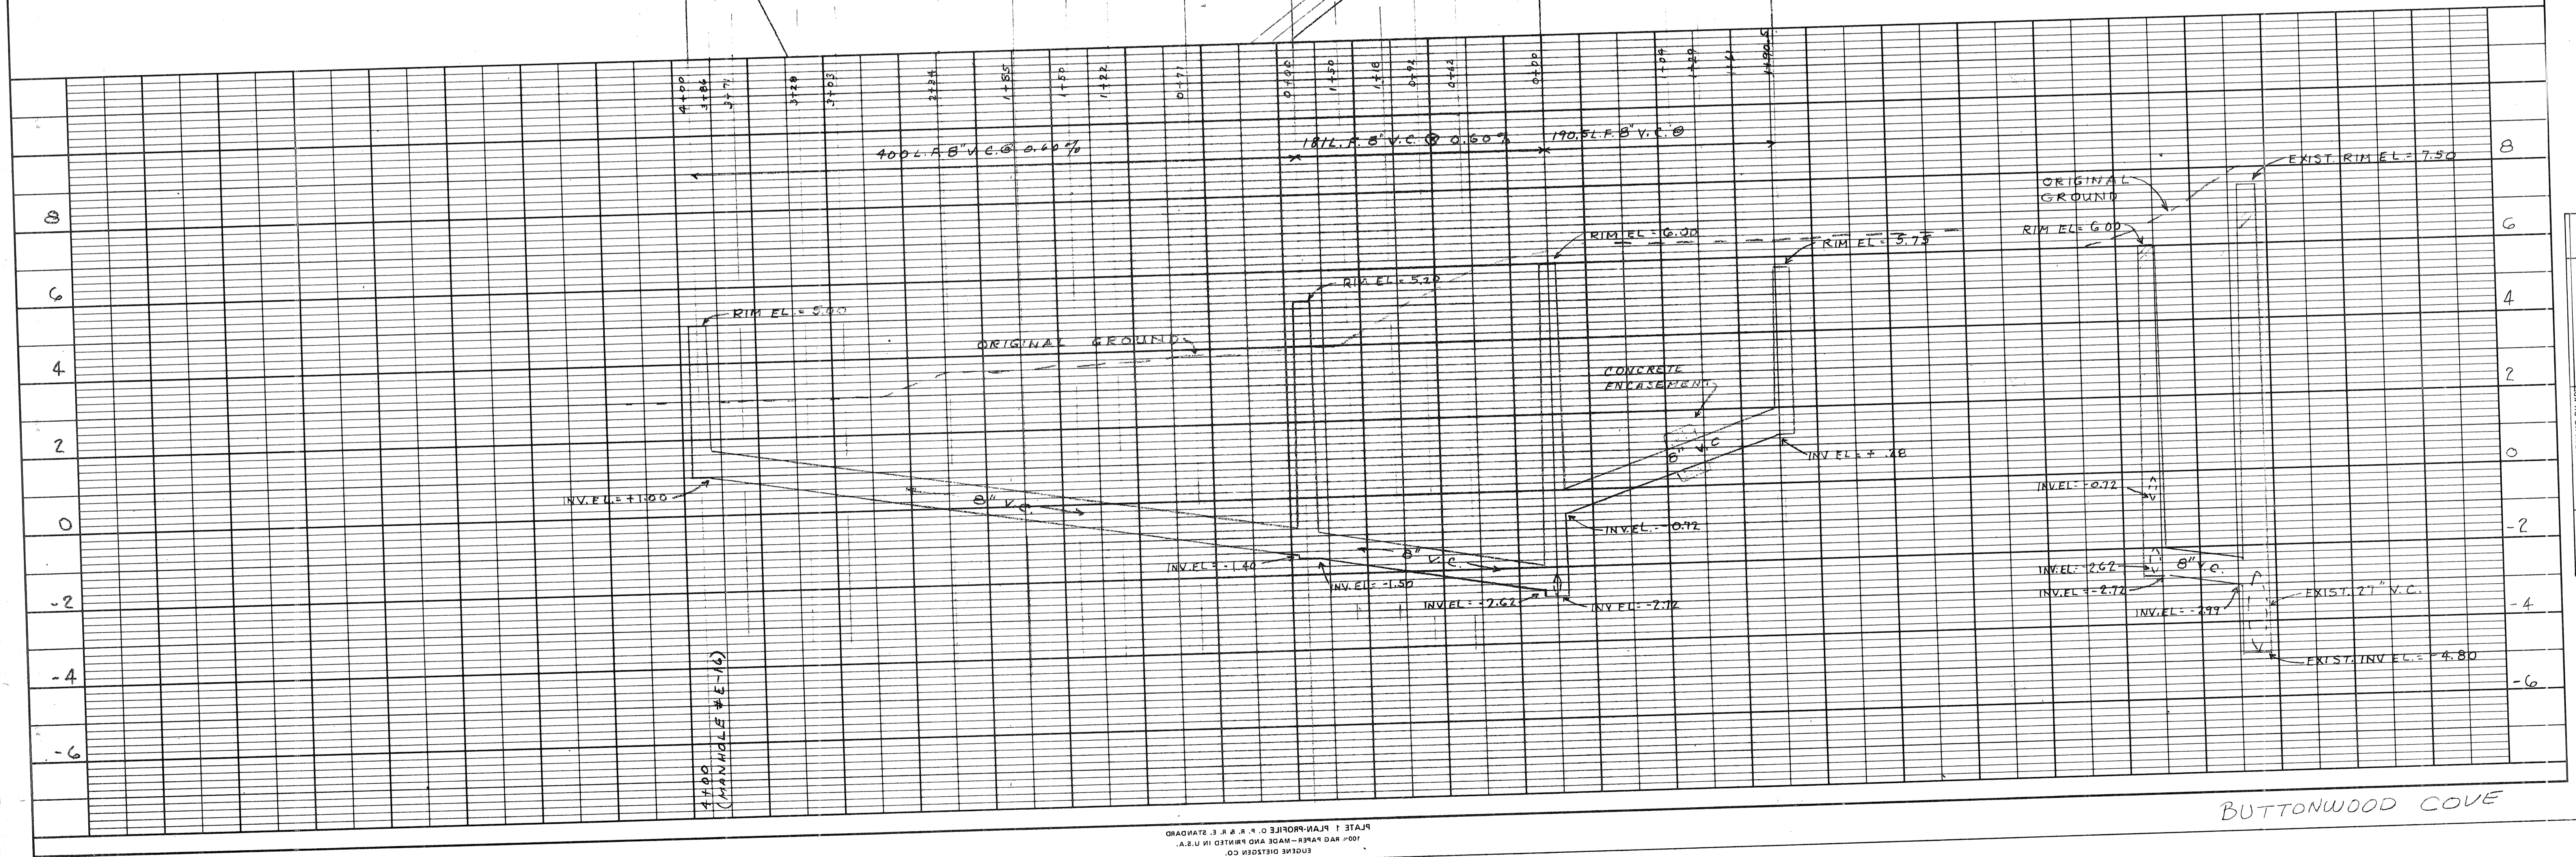

4\"/>

BUTTONWOOD COVE

BUTTONWOOD COVE