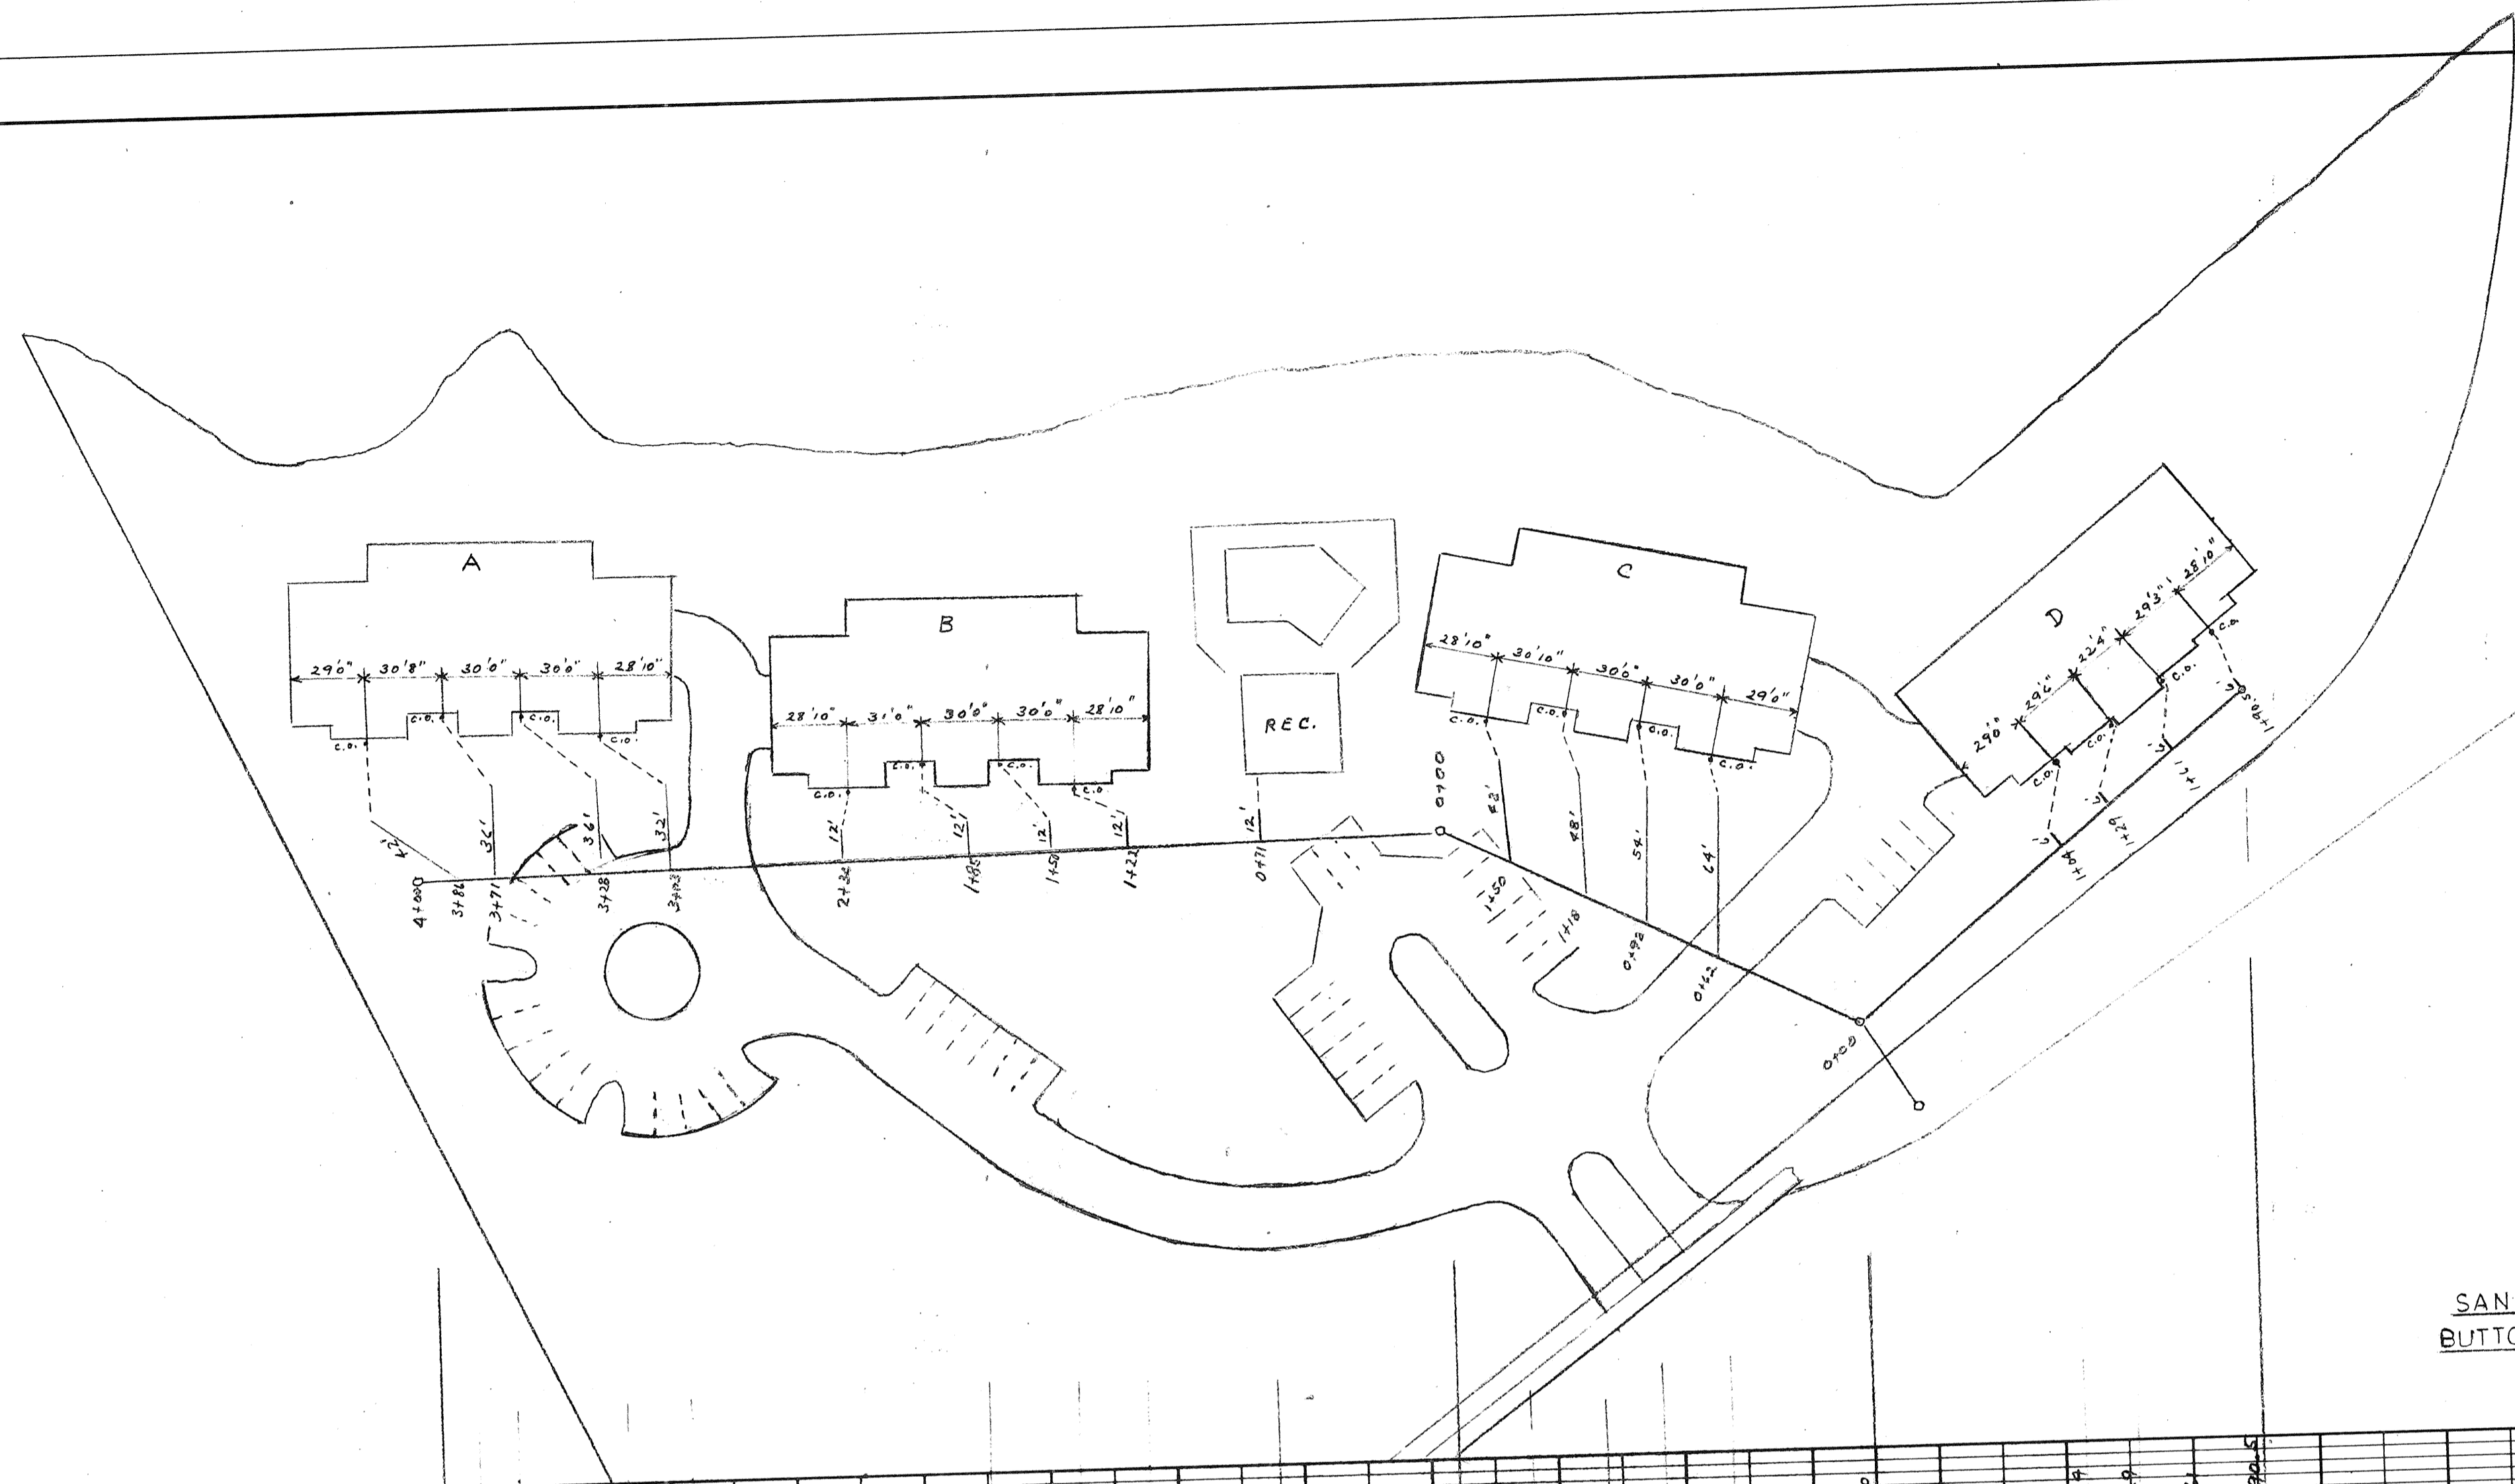

VROOM DEVELOPMENT (FLA.) INC.

SANITARY SEWER
BUTTONWOOD COVE

SCALE:
HORZ. 1" = 50'
VERT. 1" = 2'